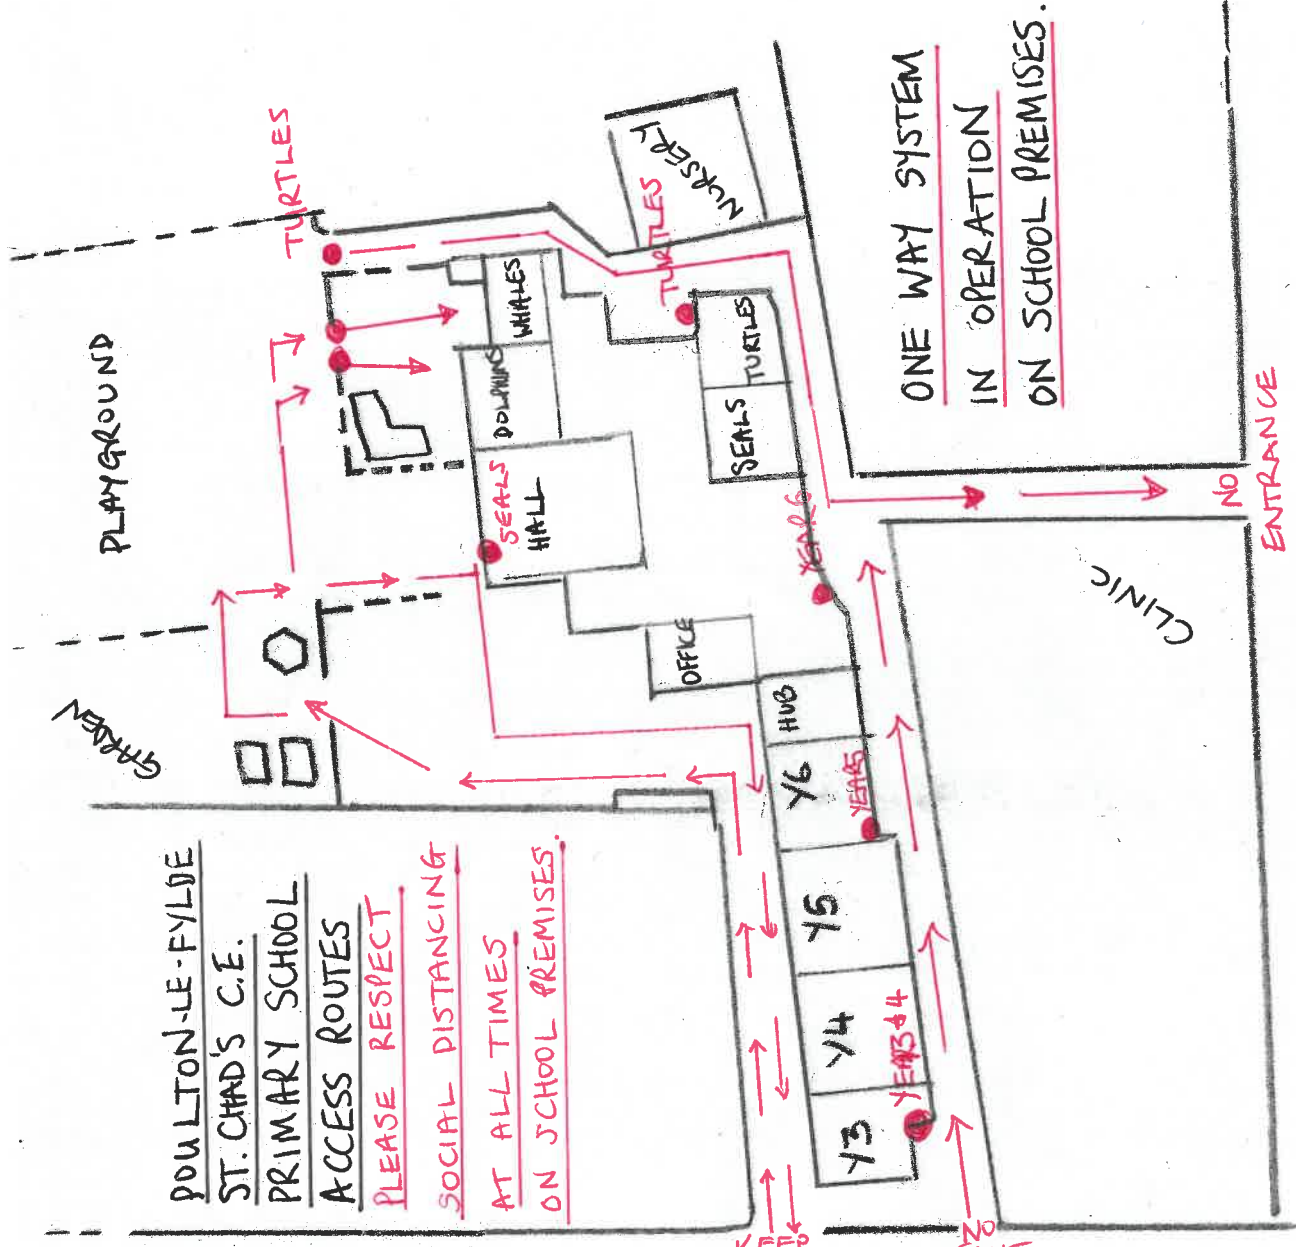

POULTON-LE-FYLDE
ST. CHAD'S C.E.
PRIMARY SCHOOL

ACCESS ROUTES
PLEASE RESPECT
SOCIAL DISTANCING
AT ALL TIMES
ON SCHOOL PREMISES.

HARD HORN ROAD

GARDEN

PLAYGROUND

ONE WAY SYSTEM
IN OPERATION
ON SCHOOL PREMISES.

PRINCESS AVENUE